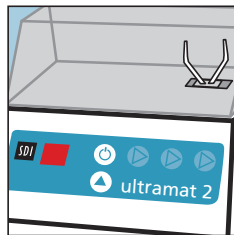

Simple to use

The touch control system of the Ultramat 2 is quick and simple to operate.