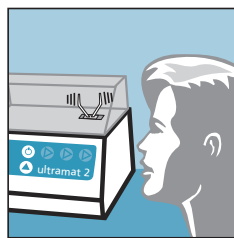

Quiet low vibration

The Ultramat 2 is the quietest, low vibration mixer.